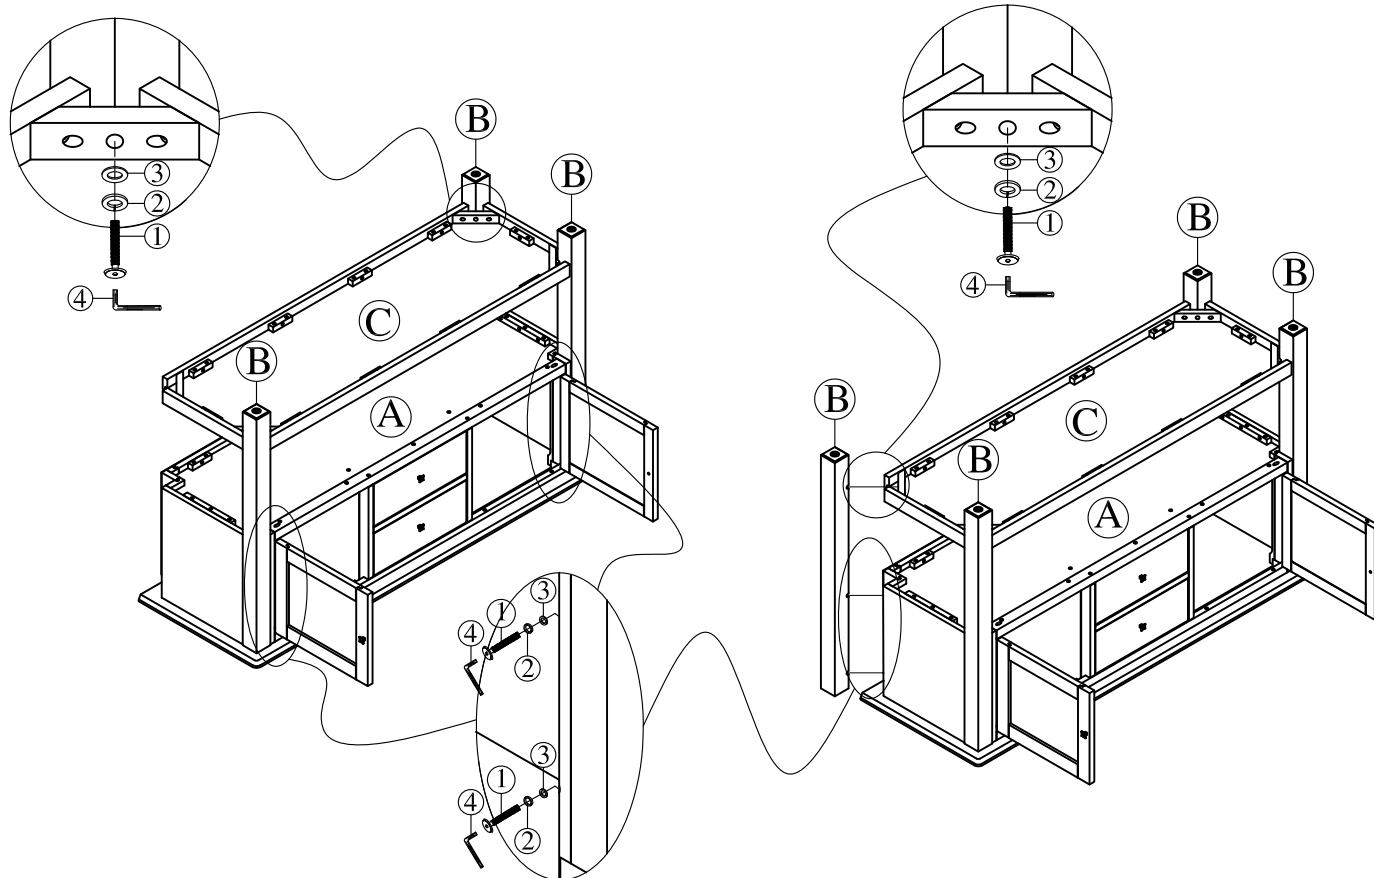

Reminders

1. Two people are needed for assembly.
2. Use only the hardware supplied.
3. Do not over-tighten bolts.
4. This item may require periodic tightening.

WINNERS ONLY®

ASSEMBLY INSTRUCTIONS

PROD. NO: DZ1470B

IMPORTANT NOTE:

Please keep all hardware parts out of the reach of children.

STEP 1

STEP 2

THE BACK OF
56" SIDEBOARD

1 OF 2

Thank you for purchasing this quality product. Be sure to check all packing material carefully for small parts that may have come loose inside the carton during shipment.

MADE IN VIETNAM

① Bolt ($\phi 1/4$ "x64)	② Spring Washer ($\phi 5/16$ "x12)	③ Flat Washer ($\phi 5/16$ "x14)	④ Allen Key	⑤ Short Screw ($\phi 9$ x $\phi 4$ x 15)	⑥ Long Screw ($\phi 9$ x $\phi 4$ x 50)	⑦ Metal Brace	⑧ Secure Band (251mm)
							
12 PCS	12 PCS	12 PCS	1 PC	1 PC	1 PC	2 PCS	1 PC

Components List

PART NO	FIGURE	DESCRIPTION	QTY
A		56" SIDEBOARD TOP	1pc
B		Leg	4pcs
C		Bottom Shelf	1pc
D		Drawer	2pcs
E		Door Frame	2pcs
F		Back panel	1pc
G		Knob	4pcs
H		Side Door Hinge	4pcs
I		Door Catch	2pcs
J		Levelers	4pcs