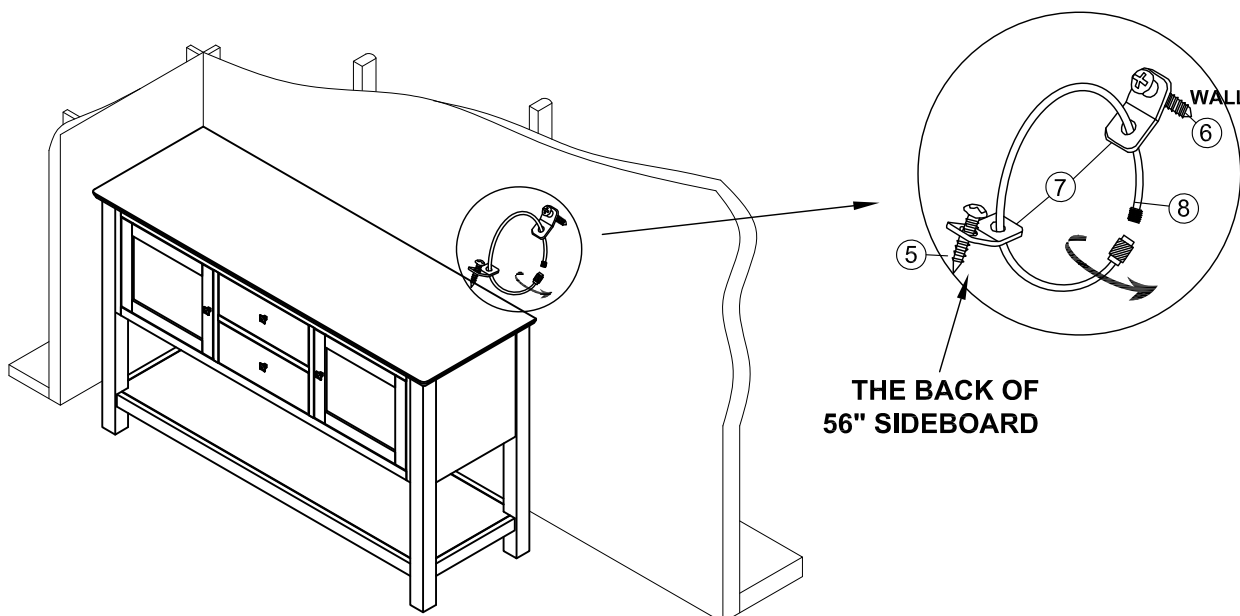

Reminders

1. Two people are needed for assembly.
2. Use only the hardware supplied.
3. Do not over-tighten bolts.
4. This item may require periodic tightening.

WINNERS ONLY®

ASSEMBLY INSTRUCTIONS

PROD. NO: DZ1470B

IMPORTANT NOTE:

Please keep all hardware parts out of the reach of children.

STEP 1

STEP 2

THE BACK OF
56" SIDEBOARD

1 OF 2

Thank you for purchasing this quality product. Be sure to check all packing material carefully for small parts that may have come loose inside the carton during shipment.

MADE IN VIETNAM

① Bolt ($\phi 1/4$ "x64)	② Spring Washer ($\phi 5/16$ "x12)	③ Flat Washer ($\phi 5/16$ "x14)	④ Allen Key	⑤ Short Screw ($\phi 9$ x $\phi 4$ x 15)	⑥ Long Screw ($\phi 9$ x $\phi 4$ x 50)	⑦ Metal Brace	⑧ Secure Band (251mm)
							
12 PCS	12 PCS	12 PCS	1 PC	1 PC	1 PC	2 PCS	1 PC