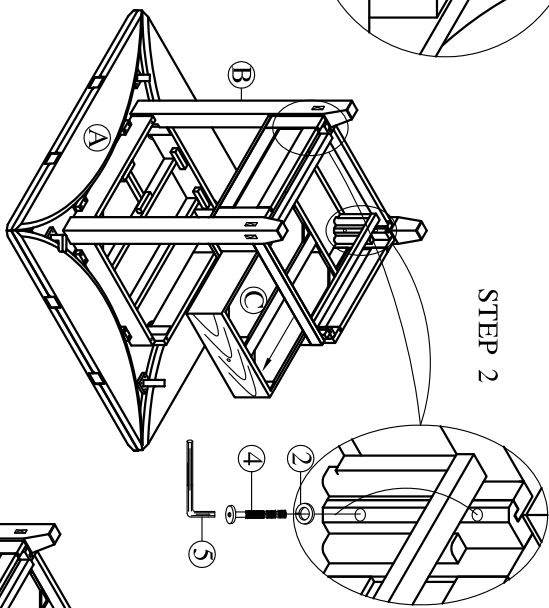

STEP 1

STEP 2

STEP 4

STEP 3

STEP 5

Caution:

Please make sure all leaves are closed in before you move the table.

Thank you for purchasing this quality product. Be sure to check all packing material carefully for small parts that may have come loose inside the carton during shipment.

WINNERS

ONLY INC.

ASSEMBLY INSTRUCTIONS

ITEMNO: DZH4260T/DZH4260B

T1-ZH4260-T-O/T1-ZH4260-B-O

Reminders

1. Use only the hardware supplied.
2. Do not over-tighten bolts.
3. This item may require periodic tightening.

| | | | | | | | | | | |
|-----------------------------|------------------------------|------------------------------|------------------------------|--------------------------------|-----------------------------------|------------------------------|-------------------------------|-----------------------------|-------------------------|--------------------------|
| (A) Table Top 1pc | (B) Table Leg 4pcs | (C) Table Base 1pc | (D) Marble Top 1pc | (1) Flat Washer 8pcs | (2) Spring Washer 16pcs | (3) Long Bolt 8pcs | (4) Short Bolt 8pcs | (5) Allen Key 1pc | (6) Knob 2pcs | (7) Screw 2pcs |
|-----------------------------|------------------------------|------------------------------|------------------------------|--------------------------------|-----------------------------------|------------------------------|-------------------------------|-----------------------------|-------------------------|--------------------------|