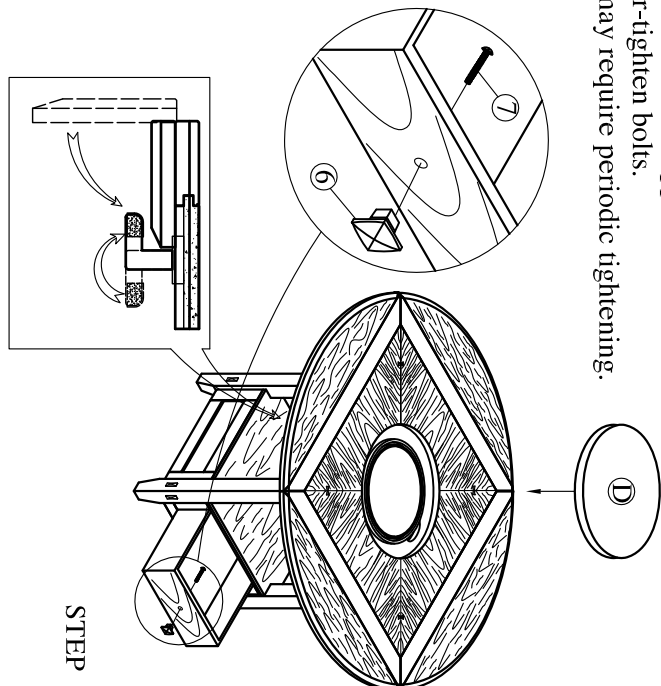

STEP 1

STEP 2

STEP 4

STEP 3

STEP 5

Caution:

Please make sure all leaves are closed in before you move the table.

Thank you for purchasing this quality product. Be sure to check all packing material carefully for small parts that may have come loose inside the carton during shipment.

WINNERS

ONLY INC.

ASSEMBLY INSTRUCTIONS

ITEMNO: DZH4260T/DZH4260B

T1-ZH4260-T-O/T1-ZH4260-B-O

Reminders

1. Use only the hardware supplied.
2. Do not over-tighten bolts.
3. This item may require periodic tightening.

| | | | | | | | | | | |
|-----------------------------|------------------------------|------------------------------|------------------------------|--------------------------------|-----------------------------------|------------------------------|-------------------------------|-----------------------------|-------------------------|--------------------------|
| (A) Table Top 1pc | (B) Table Leg 4pcs | (C) Table Base 1pc | (D) Marble Top 1pc | (1) Flat Washer 8pcs | (2) Spring Washer 16pcs | (3) Long Bolt 8pcs | (4) Short Bolt 8pcs | (5) Allen Key 1pc | (6) Knob 2pcs | (7) Screw 2pcs |
|-----------------------------|------------------------------|------------------------------|------------------------------|--------------------------------|-----------------------------------|------------------------------|-------------------------------|-----------------------------|-------------------------|--------------------------|