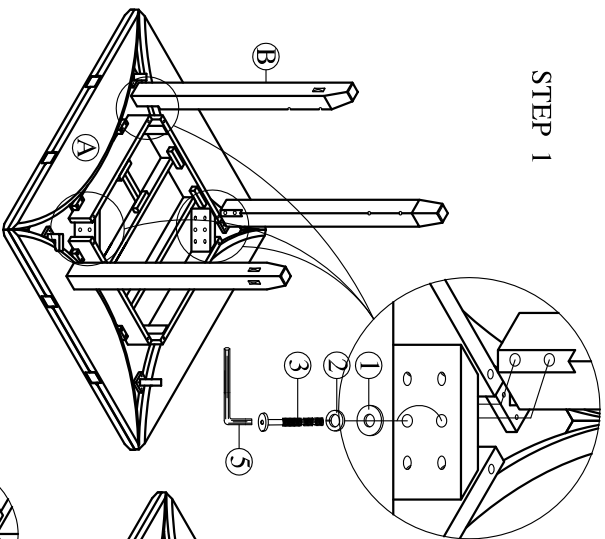

STEP 1

STEP 2

STEP 4

STEP 3

STEP 5

Caution:

Please make sure all leaves are closed in before you move the table.

Thank you for purchasing this quality product. Be sure to check all packing material carefully for small parts that may have come loose inside the carton during shipment.

WINNERS

ONLY INC.

ASSEMBLY INSTRUCTIONS

ITEMNO: DZH4260T/DZH4260B

T1-ZH4260-T-O/T1-ZH4260-B-O

Reminders

1. Use only the hardware supplied.
2. Do not over-tighten bolts.
3. This item may require periodic tightening.

| | | | | | | | | | | |
|-----------------------------|------------------------------|------------------------------|------------------------------|--------------------------------|-----------------------------------|------------------------------|-------------------------------|-----------------------------|-------------------------|--------------------------|
| (A) Table Top 1pc | (B) Table Leg 4pcs | (C) Table Base 1pc | (D) Marble Top 1pc | (1) Flat Washer 8pcs | (2) Spring Washer 16pcs | (3) Long Bolt 8pcs | (4) Short Bolt 8pcs | (5) Allen Key 1pc | (6) Knob 2pcs | (7) Screw 2pcs |
|-----------------------------|------------------------------|------------------------------|------------------------------|--------------------------------|-----------------------------------|------------------------------|-------------------------------|-----------------------------|-------------------------|--------------------------|