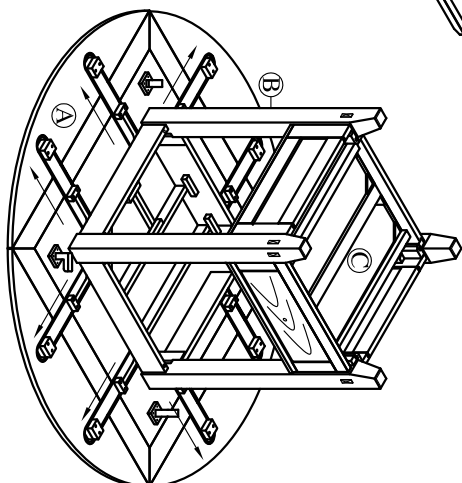

STEP 1

STEP 2

STEP 4

STEP 3

STEP 5

Caution:

Please make sure all leaves are closed in before you move the table.

Thank you for purchasing this quality product. Be sure to check all packing material carefully for small parts that may have come loose inside the carton during shipment.

WINNERS

ONLY INC.

ASSEMBLY INSTRUCTIONS

ITEMNO: DZH4260T/DZH4260B

T1-ZH4260-T-O/T1-ZH4260-B-O

Reminders

1. Use only the hardware supplied.
2. Do not over-tighten bolts.
3. This item may require periodic tightening.

| | | | | | | | | | | |
|-----------------------------|------------------------------|------------------------------|------------------------------|--------------------------------|-----------------------------------|------------------------------|-------------------------------|-----------------------------|-------------------------|--------------------------|
| (A) Table Top 1pc | (B) Table Leg 4pcs | (C) Table Base 1pc | (D) Marble Top 1pc | (1) Flat Washer 8pcs | (2) Spring Washer 16pcs | (3) Long Bolt 8pcs | (4) Short Bolt 8pcs | (5) Allen Key 1pc | (6) Knob 2pcs | (7) Screw 2pcs |
|-----------------------------|------------------------------|------------------------------|------------------------------|--------------------------------|-----------------------------------|------------------------------|-------------------------------|-----------------------------|-------------------------|--------------------------|