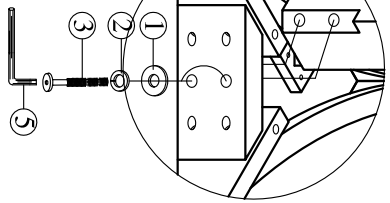

STEP 1

STEP 2

STEP 4

STEP 3

STEP 5

Caution:

Please make sure all leaves are closed in before you move the table.

Thank you for purchasing this quality product. Be sure to check all packing material carefully for small parts that may have come loose inside the carton during shipment.

WINNERS

ONLY INC.

ASSEMBLY INSTRUCTIONS

ITEMNO: DZH4260T/DZH4260B

T1-ZH4260-T-O/T1-ZH4260-B-O

Reminders

1. Use only the hardware supplied.
2. Do not over-tighten bolts.
3. This item may require periodic tightening.

| | | | | | | | | | | |
|-----------------------------|------------------------------|------------------------------|------------------------------|--------------------------------|-----------------------------------|------------------------------|-------------------------------|-----------------------------|-------------------------|--------------------------|
| (A) Table Top 1pc | (B) Table Leg 4pcs | (C) Table Base 1pc | (D) Marble Top 1pc | (1) Flat Washer 8pcs | (2) Spring Washer 16pcs | (3) Long Bolt 8pcs | (4) Short Bolt 8pcs | (5) Allen Key 1pc | (6) Knob 2pcs | (7) Screw 2pcs |
|-----------------------------|------------------------------|------------------------------|------------------------------|--------------------------------|-----------------------------------|------------------------------|-------------------------------|-----------------------------|-------------------------|--------------------------|